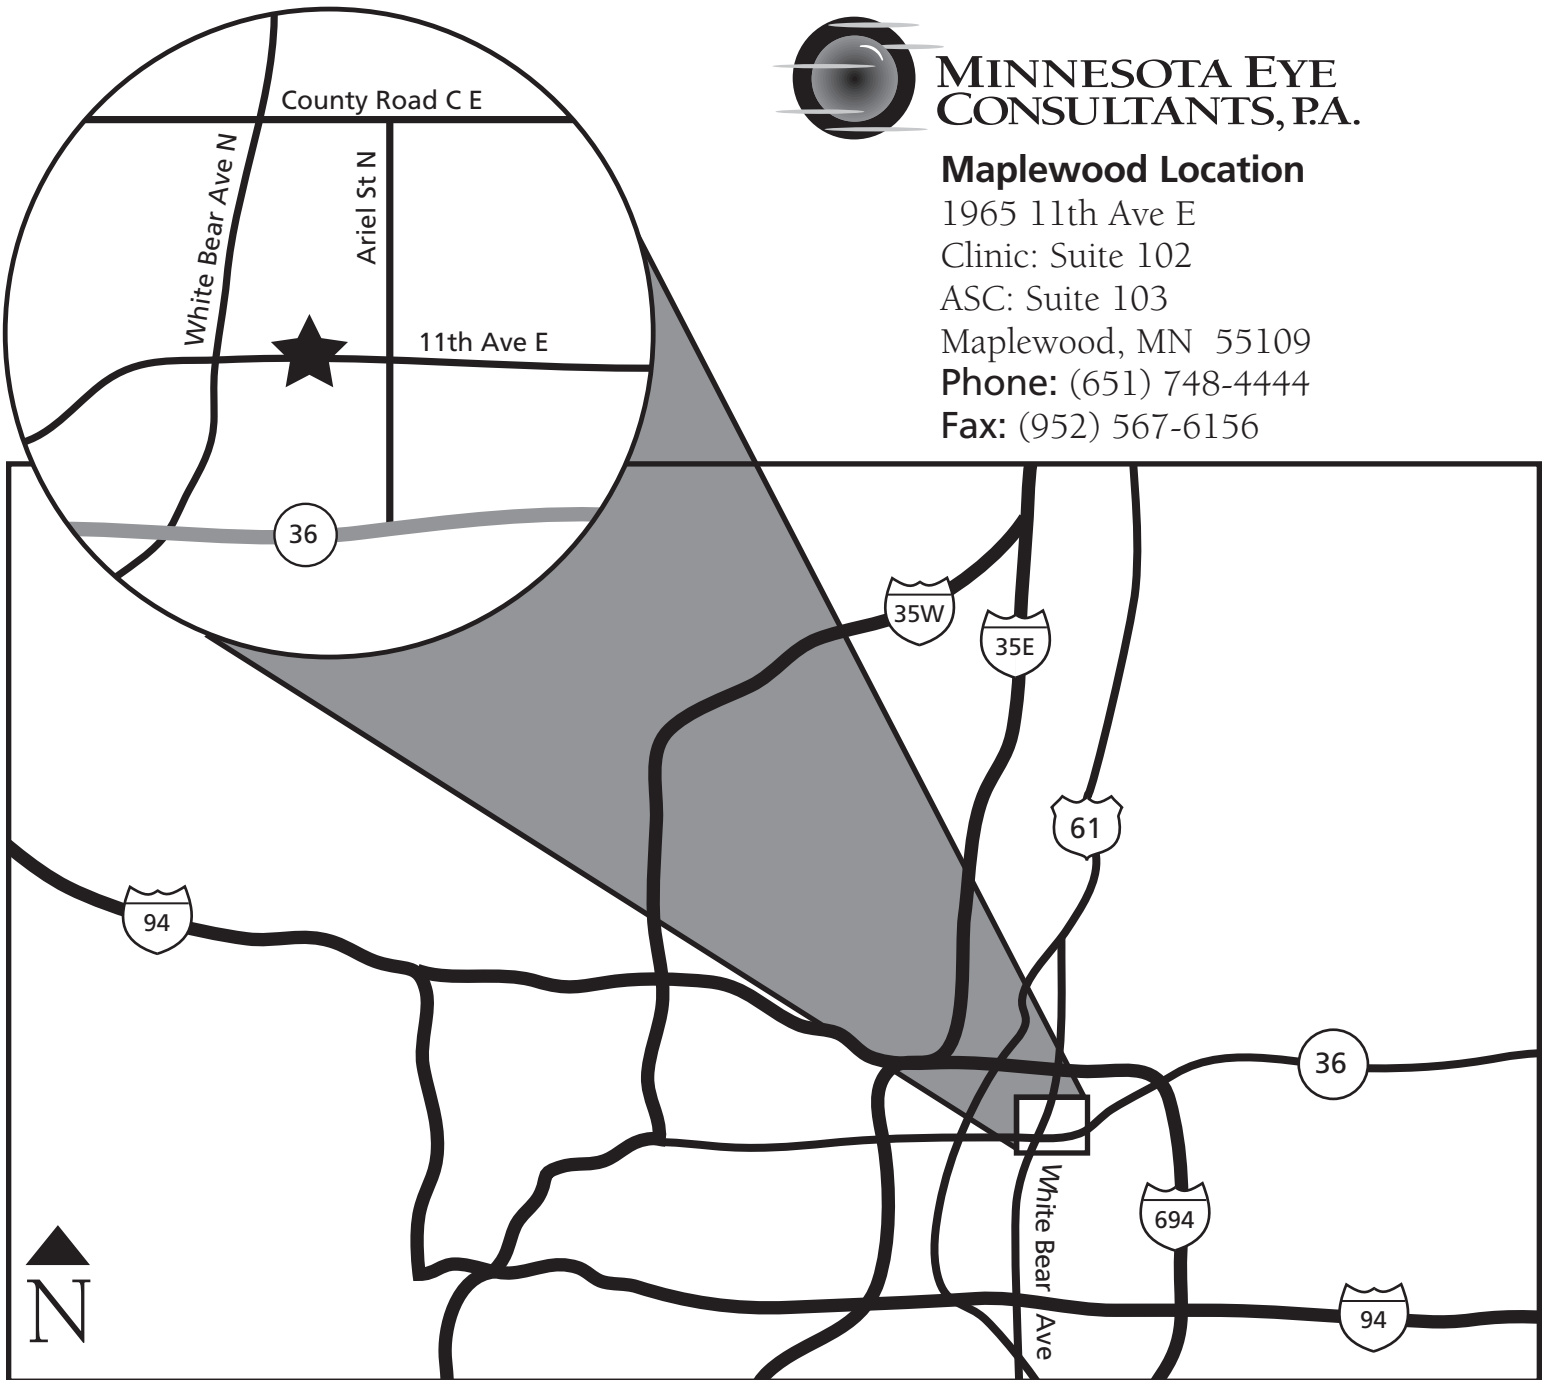

MINNESOTA EYE CONSULTANTS, P.A.

Maplewood Location

1965 11th Ave E

Clinic: Suite 102

ASC: Suite 103

Maplewood, MN 55109

Phone: (651) 748-4444

Fax: (952) 567-6156

From the East

Exit I-694 to westbound Hwy 36. Take the White Bear Avenue exit and turn right. Turn right on 11th Avenue and then turn left into our parking lot.

From the South

Exit northbound I-35E on eastbound Hwy 36. Take the White Bear Avenue exit and turn left. Turn right on 11th Avenue and then turn left into our parking lot.

From the West

Exit I-94 to northbound I-35W, exit Hwy 36. Take the White Bear Avenue exit and turn left. Turn right on 11th Avenue and then turn left into our parking lot.

From the North

Exit eastbound I-694 on southbound White Bear Avenue and continue past the Maplewood Mall. Turn left on 11th Avenue and then left into our parking lot.