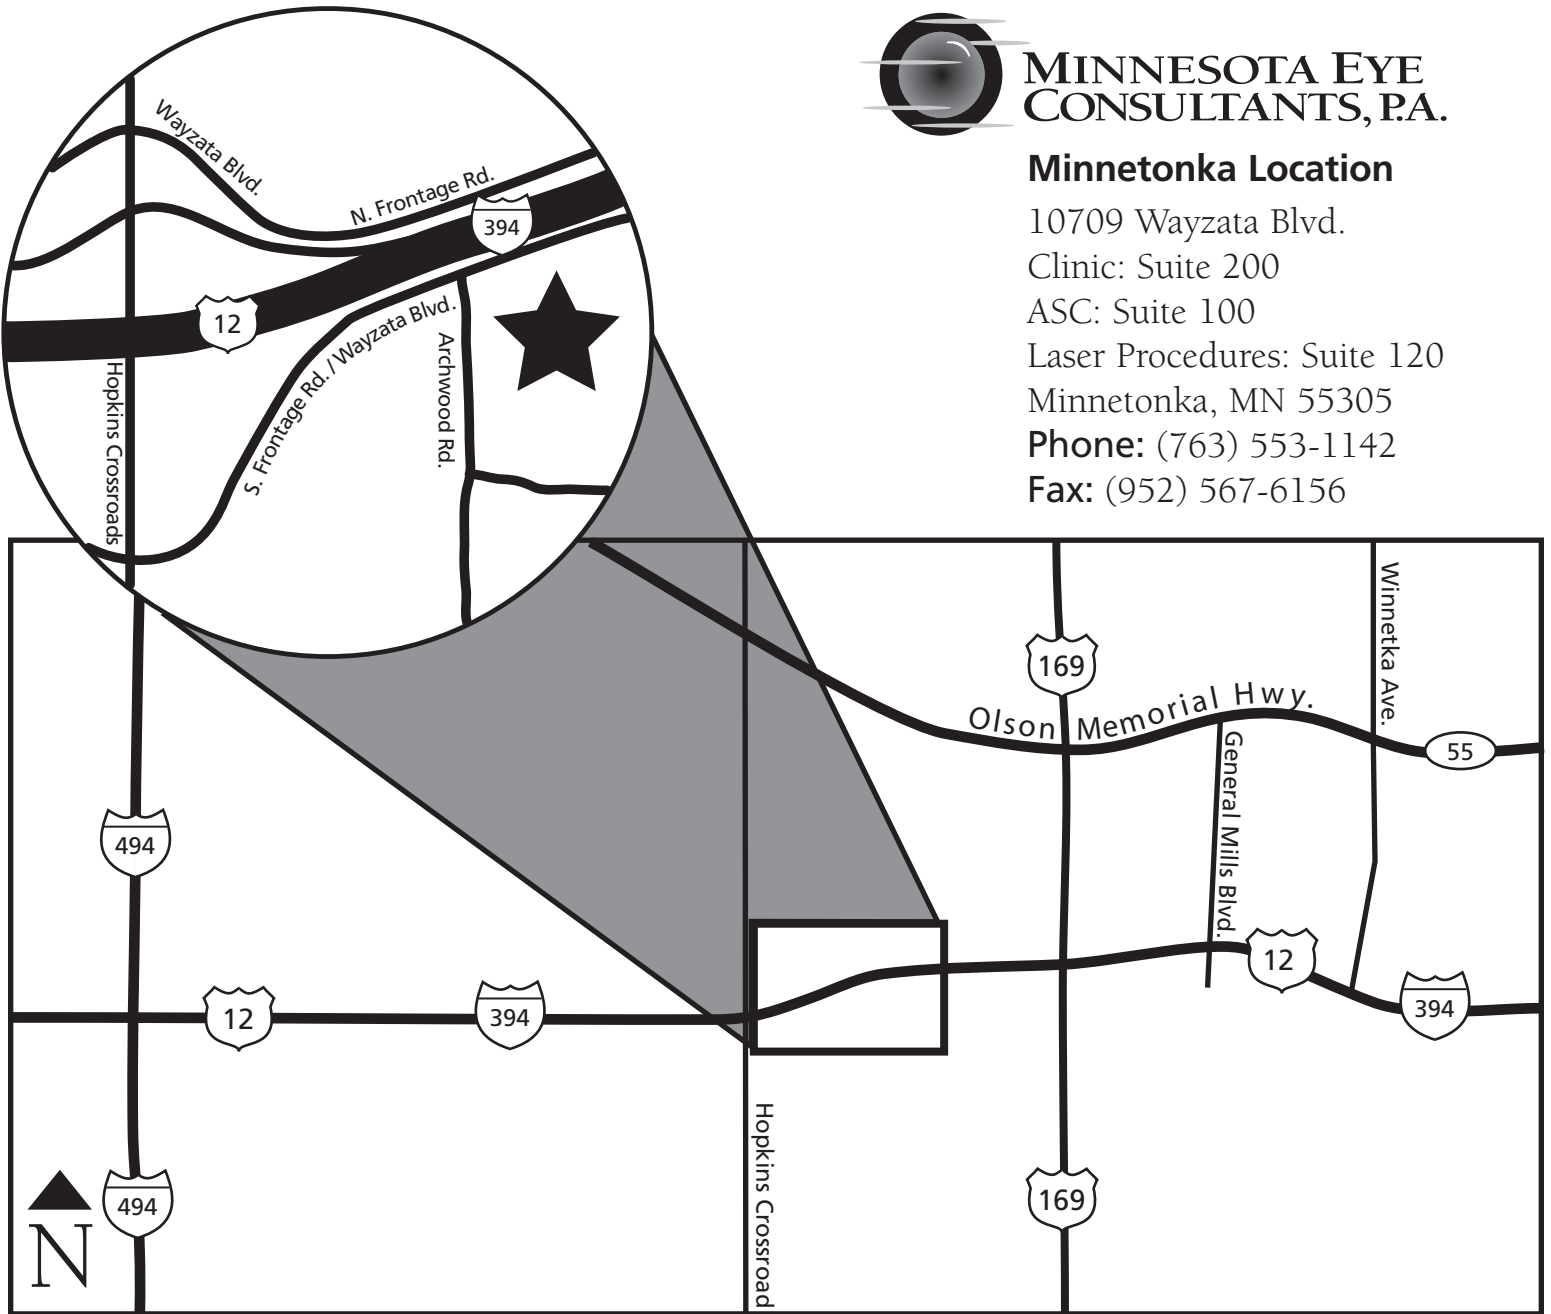

MINNESOTA EYE CONSULTANTS, P.A.

Minnetonka Location

10709 Wayzata Blvd.

Clinic: Suite 200

ASC: Suite 100

Laser Procedures: Suite 120

Minnetonka, MN 55305

Phone: (763) 553-1142

Fax: (952) 567-6156

From the North: Take I-494 South. Merge onto I-394 East. Take the Hopkins Crossroads exit and turn left onto Hopkins Crossroads. Turn left onto Wayzata Blvd/S Frontage Rd. Minnesota Eye Consultants will be on your right.

From the East: Take I-394 West. Take the Hopkins Crossroads exit and turn left onto Hopkins Crossroads. Turn left onto Wayzata Blvd/S Frontage Rd. Minnesota Eye Consultants will be on your right.

From the South: Take I-494 North. Merge onto I-394 East towards Minneapolis. Take the Hopkins Crossroads exit and turn left onto Hopkins Crossroads. Turn left onto Wayzata Blvd/S Frontage Rd. Minnesota Eye Consultants will be on your right.

From the West: Take US-12 East/394 East. Take the Hopkins Crossroads exit and turn left. Turn left onto Wayzata Blvd/S Frontage Rd. Minnesota Eye Consultants will be on your right.