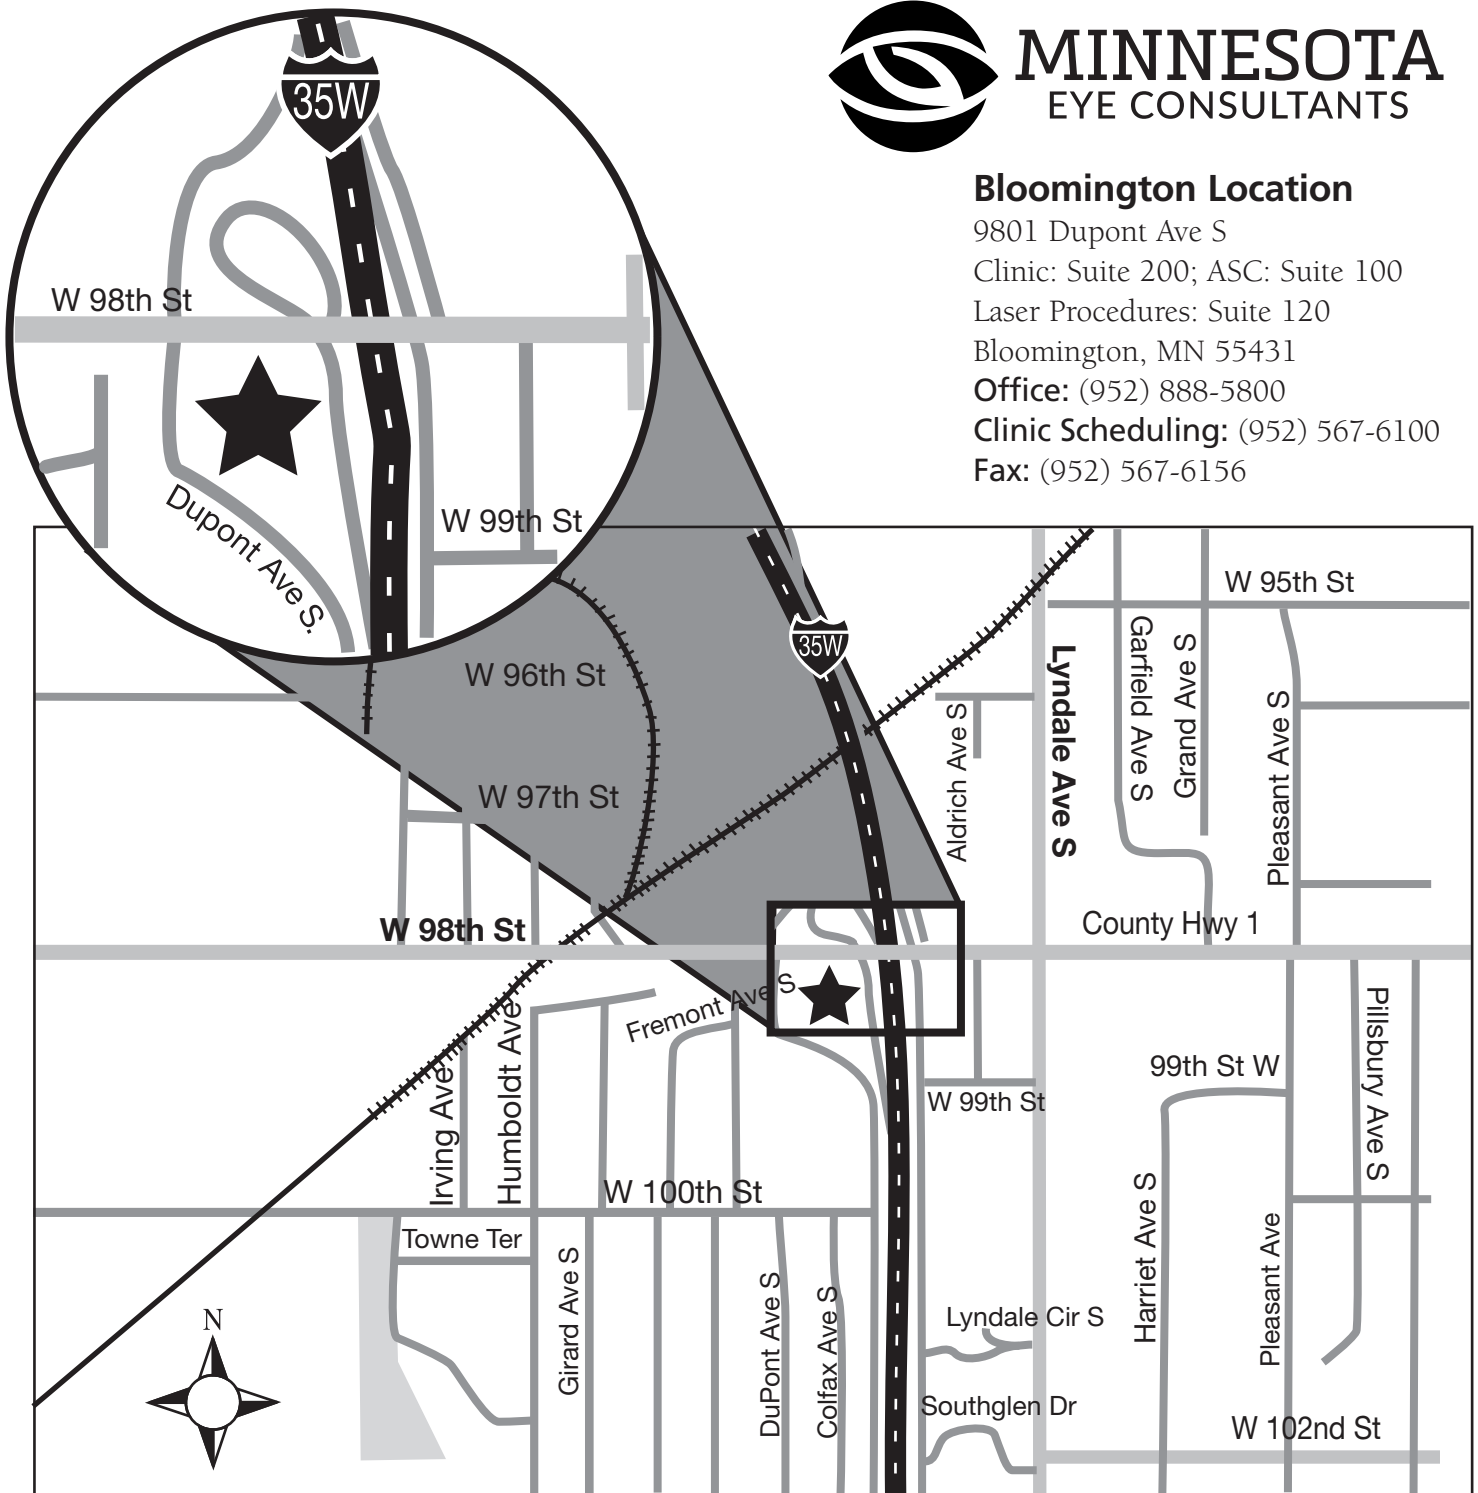

Bloomington Location

9801 Dupont Ave S
Clinic: Suite 200; ASC: Suite 100
Laser Procedures: Suite 120
Bloomington, MN 55431
Office: (952) 888-5800
Clinic Scheduling: (952) 567-6100
Fax: (952) 567-6156

From the South:

Take I-35W North toward Minneapolis. Take the 98th St exit. Turn left onto 98th St/Old Shakopee Rd/CR-1. Turn left onto Dupont Ave S. Minnesota Eye Consultants will be on the left, across from Lifetime Fitness.

From the North:

Take I-35 S. Keep right to take I-35W S toward Minneapolis. Take the 98th St / CR-1 exit. Take the W 98th St ramp. Stay Straight to go onto Dupont Ave S.

From the East:

Take I-94 W toward St. Paul. Merge onto I-494 S. Merge onto I-35W S. Take the 98th St exit. Take the W 98th St ramp. Stay straight to go onto Dupont Ave S.

From the West:

Take I-494 S. Merge onto I-35W S. Take the 98th St / CR-1 exit. Take the W 98th St ramp. Stay straight to go onto Dupont Ave S.