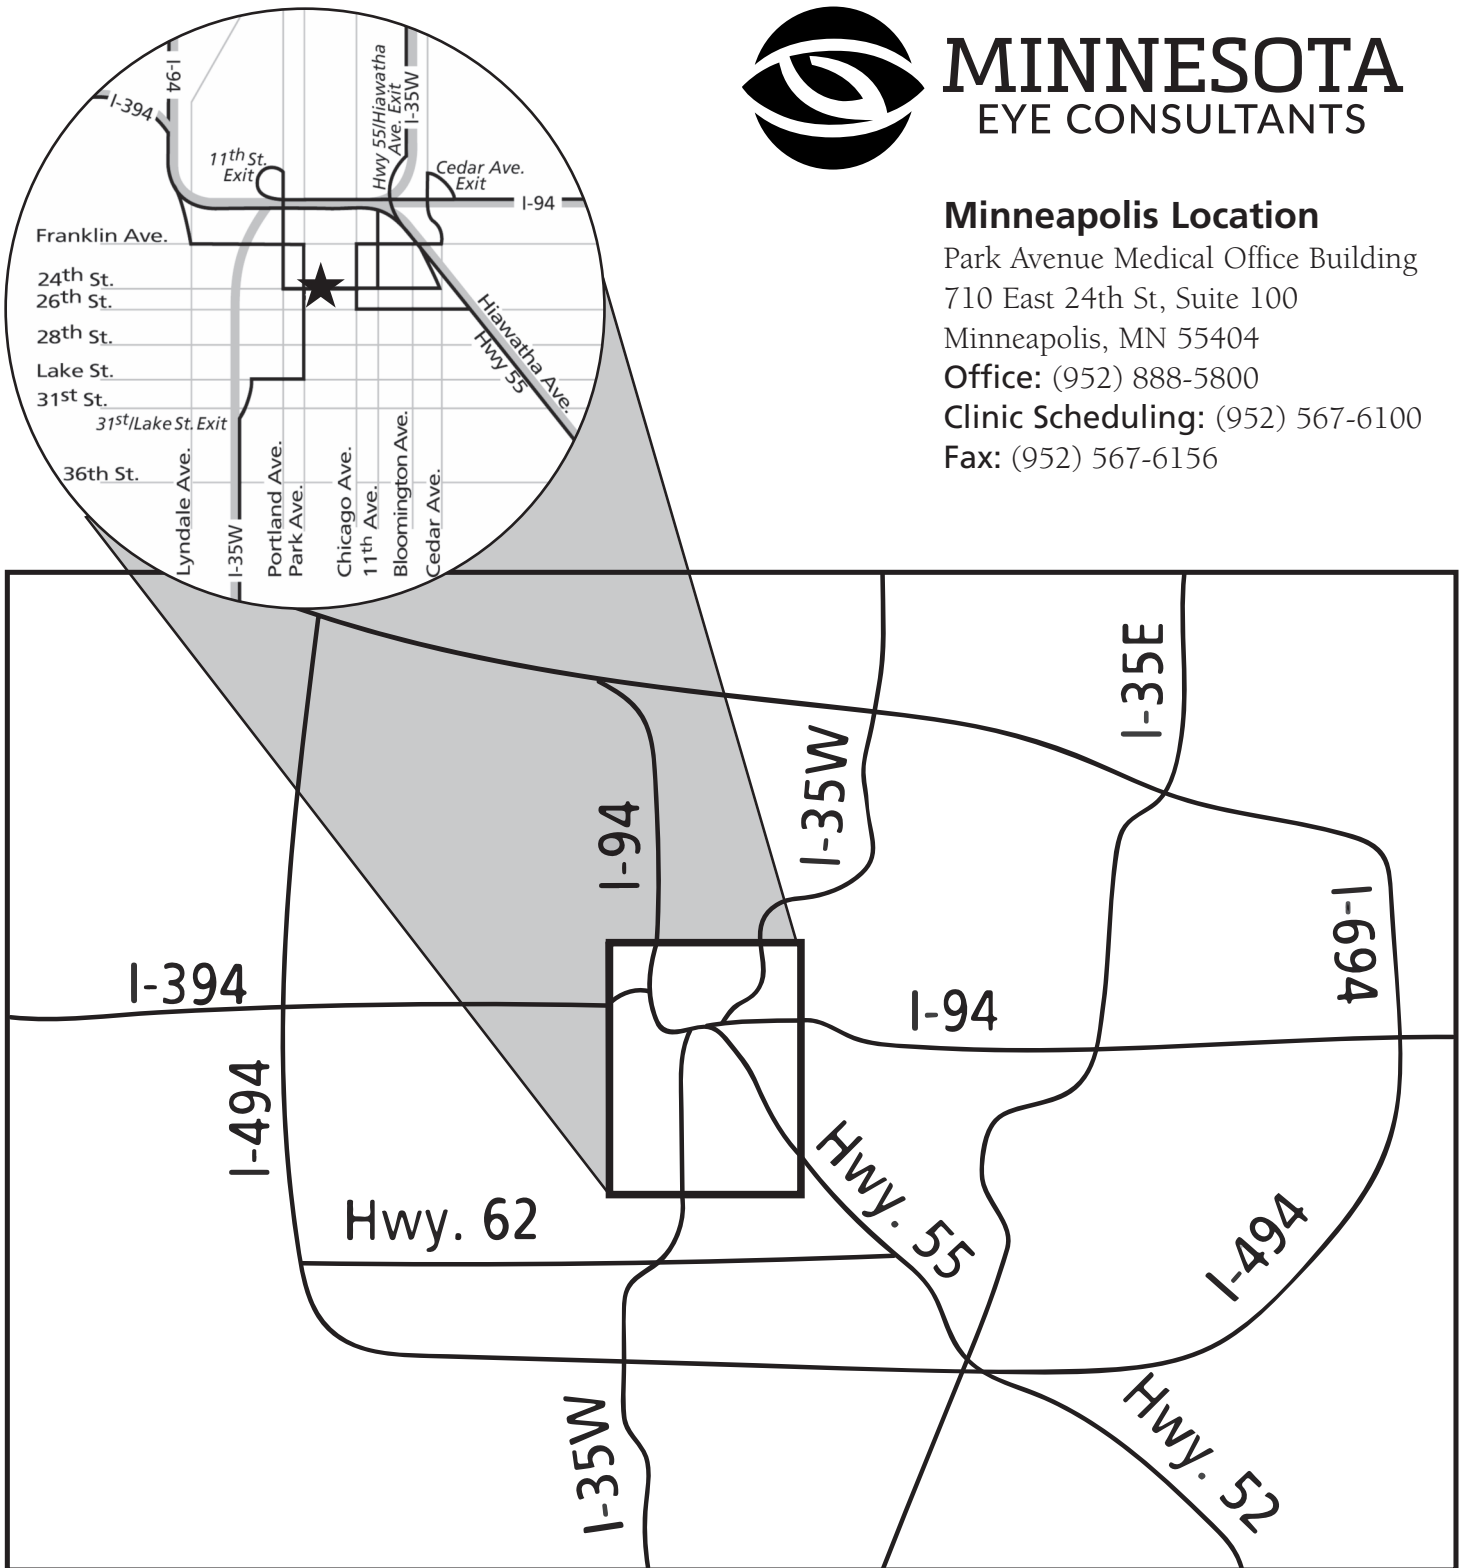

MINNESOTA EYE CONSULTANTS

Minneapolis Location

Park Avenue Medical Office Building
710 East 24th St, Suite 100

Minneapolis, MN 55404

Office: (952) 888-5800

Clinic Scheduling: (952) 567-6100

Fax: (952) 567-6156

Our office is located within the *Park Avenue Medical Office Building*. Please use the *Park Avenue Medical Office Building* entrance off E 24th Street. As you enter, turn towards the right and Suite 100 is the first door on your left-hand side.

There is a parking ramp directly across the street from the building that charges a flat fee for the day. Street parking is also available. Please note that Minnesota Eye Consultants does not provide parking reimbursement. Always lock your vehicle and do not leave valuables in sight. At night, if you need security assistance returning to the ramp, please ask the front desk for assistance.