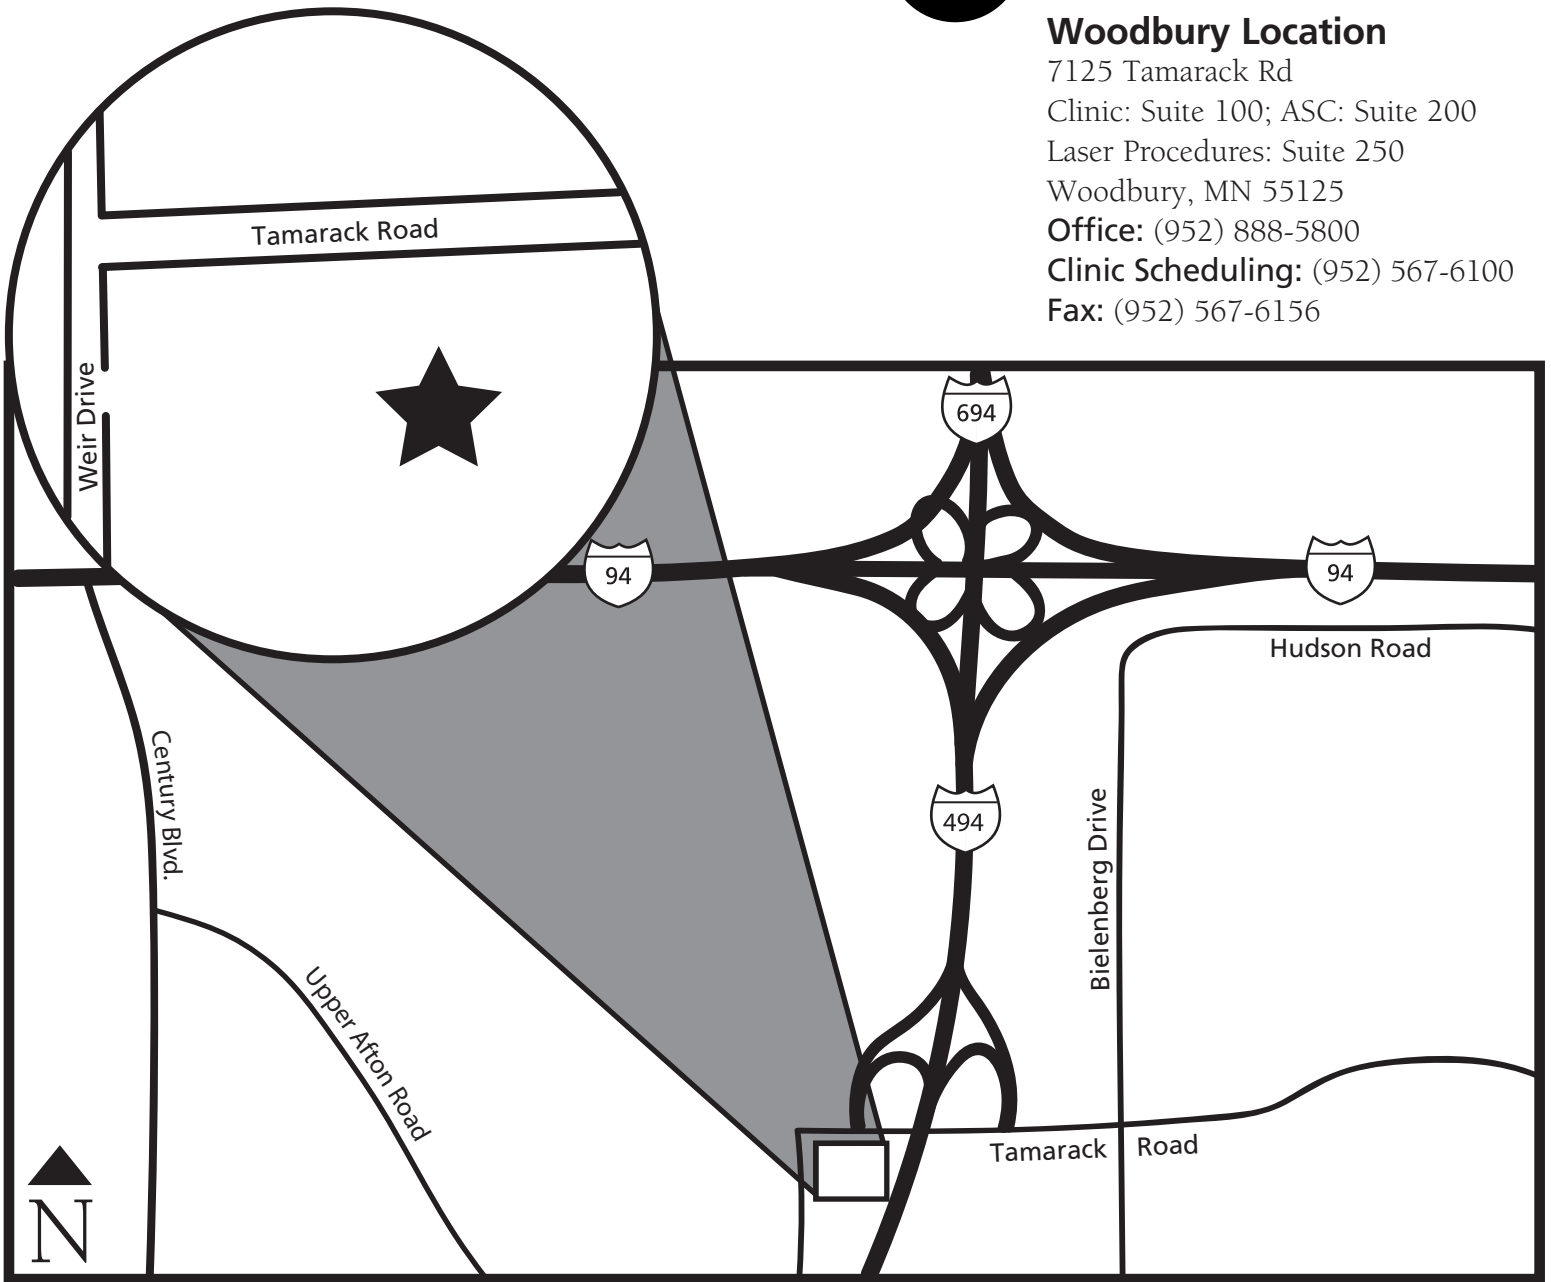

MINNESOTA EYE CONSULTANTS

Woodbury Location

7125 Tamarack Rd

Clinic: Suite 100; ASC: Suite 200

Laser Procedures: Suite 250

Woodbury, MN 55125

Office: (952) 888-5800

Clinic Scheduling: (952) 567-6100

Fax: (952) 567-6156

From the South: Take I-494 E to exit 58C – Tamarack Road. Turn Right onto Tamarack Rd, then a Left on Weir Drive. You'll make a quick Left into the Minnesota Eye Consultants parking lot.

From the North: Take I-35 S to I-694 E. Merge onto I-694 E and continue onto I-494 S. Exit on 58C – Tamarack Road. Turn Right onto Tamarack Rd, then a Left on Weir Drive. You'll make a quick Left into the Minnesota Eye Consultants parking lot.

From the East: Take I-94 W. Follow signs for the I-494/694 exits and stay in the second from the right lane to take I-494 S (Exit 249, second exit). Continue on I-494 S and take your first exit, Exit 58C – Tamarack Road. Turn Right onto Tamarack Rd, then a Left on Weir Drive. You'll make a quick Left into the Minnesota Eye Consultants parking lot.

From the South-West: Take I-494 E to Exit 58C – Tamarack Road. Turn Right onto Tamarack Rd, then a Left on Weir Drive. You'll make a quick Left into the Minnesota Eye Consultants parking lot.

From the North-West: Take I-94 E and use the right lane to take the I-494 S Exit. Keep right at the fork, following signs for I-494 S. Continue on I-494 S and exit on Tamarack Road – Exit 58C. Turn Right onto Tamarack Rd, then a Left on Weir Drive. You'll make a quick Left into the Minnesota Eye Consultants parking lot.