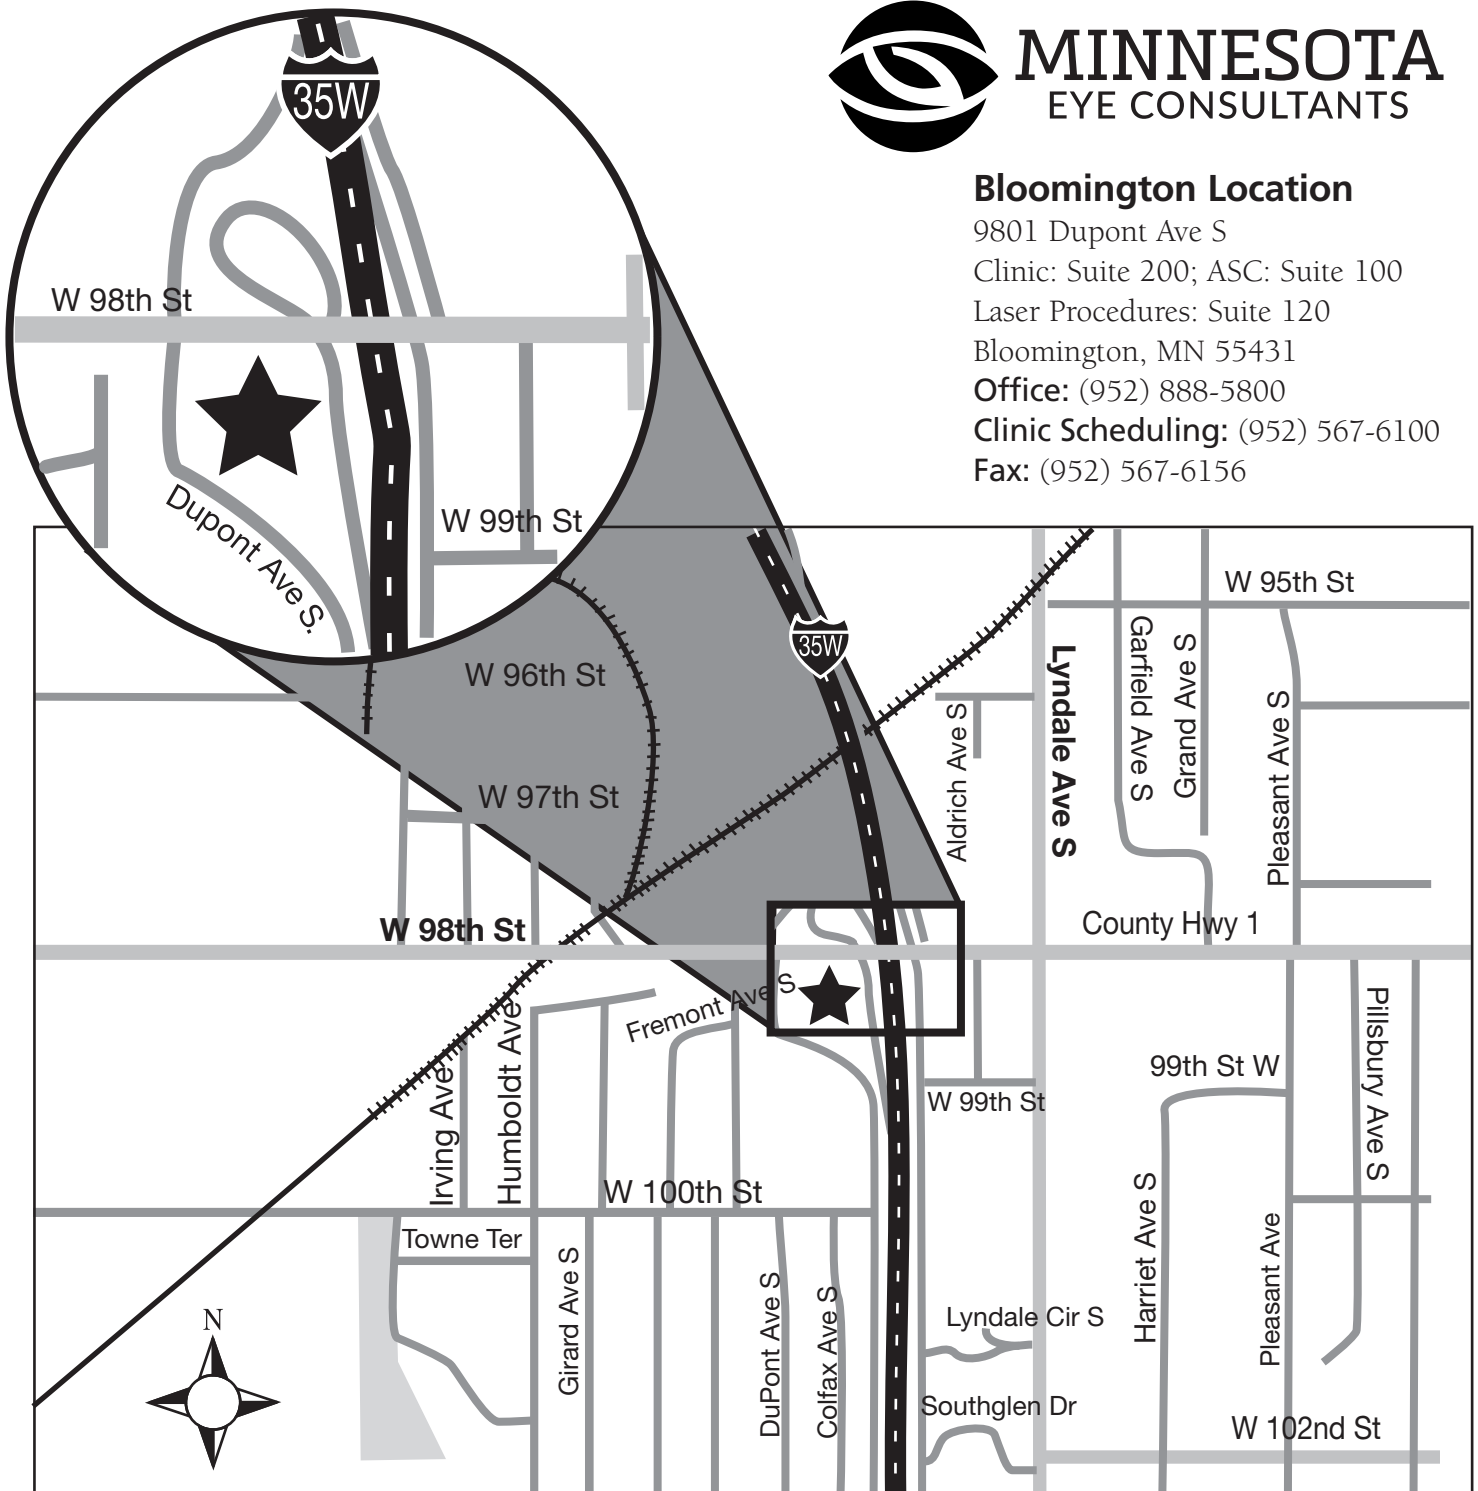

### **Caribou Coffee**

3835 W Old Shakopee Rd  
Bloomington, MN 55431  
Phone: 952-881-4230

**Bloomington Location**

9801 Dupont Ave S  
Clinic: Suite 200; ASC: Suite 100  
Laser Procedures: Suite 120  
Bloomington, MN 55431  
**Office:** (952) 888-5800  
**Clinic Scheduling:** (952) 567-6100  
**Fax:** (952) 567-6156

**From the South:**

Take I-35W North toward Minneapolis. Take the 98th St exit. Turn left onto 98th St/Old Shakopee Rd/CR-1. Turn left onto Dupont Ave S. Minnesota Eye Consultants will be on the left, across from Lifetime Fitness.

**From the North:**

Take I-35 S. Keep right to take I-35W S toward Minneapolis. Take the 98th St / CR-1 exit. Take the W 98th St ramp. Stay Straight to go onto Dupont Ave S.

**From the East:**

Take I-94 W toward St. Paul. Merge onto I-494 S. Merge onto I-35W S. Take the 98th St exit. Take the W 98th St ramp. Stay straight to go onto Dupont Ave S.