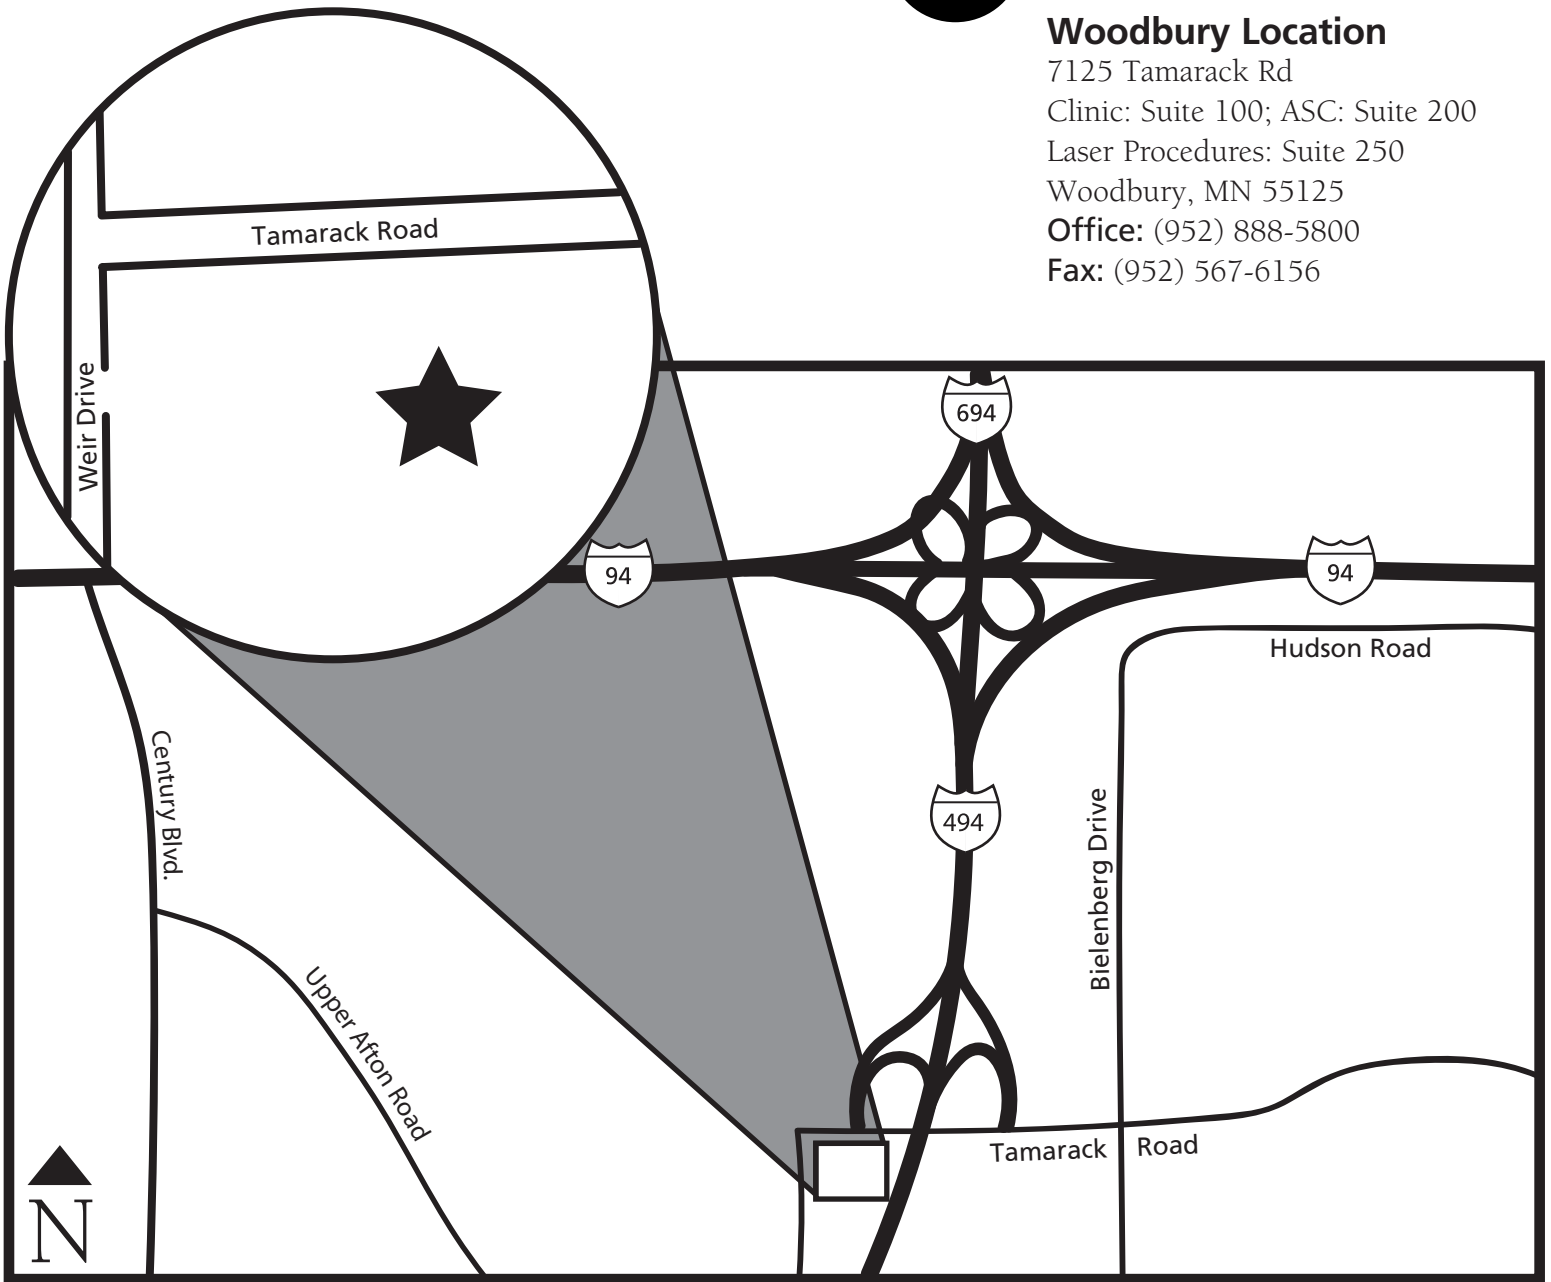

MINNESOTA EYE CONSULTANTS

Woodbury Location

7125 Tamarack Rd

Clinic: Suite 100; ASC: Suite 200

Laser Procedures: Suite 250

Woodbury, MN 55125

Office: (952) 888-5800

Fax: (952) 567-6156

From the South: Take I-494 E to exit 58C – Tamarack Road. Turn Right onto Tamarack Rd, then a Left on Weir Drive. You'll make a quick Left into the Minnesota Eye Consultants parking lot.

From the North: Take I-35 S to I-694 E. Merge onto I-694 E and continue onto I-494 S. Exit on 58C – Tamarack Road. Turn Right onto Tamarack Rd, then a Left on Weir Drive. You'll make a quick Left into the Minnesota Eye Consultants parking lot.

From the East: Take I-94 W. Follow signs for the I-494/694 exits and stay in the second from the right lane to take I-494 S (Exit 249, second exit). Continue on I-494 S and take your first exit, Exit 58C – Tamarack Road. Turn Right onto Tamarack Rd, then a Left on Weir Drive. You'll make a quick Left into the Minnesota Eye Consultants parking lot.

From the South-West: Take I-494 E to Exit 58C – Tamarack Road. Turn Right onto Tamarack Rd, then a Left on Weir Drive. You'll make a quick Left into the Minnesota Eye Consultants parking lot.

From the North-West: Take I-94 E and use the right lane to take the I-494 S Exit. Keep right at the fork, following signs for I-494 S. Continue on I-494 S and exit on Tamarack Road – Exit 58C. Turn Right onto Tamarack Rd, then a Left on Weir Drive. You'll make a quick Left into the Minnesota Eye Consultants parking lot.